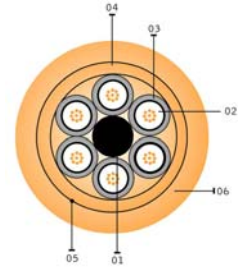

.....

OPTRAL

DP

Dielectric Multitube Cable (Up to 144 FO)

All technical specifications are subject to change without prior notice. Consult OPTRAL for the latest edition.

Cable Description

01. Central Element (GRP)
02. Fibre Optics
03. Loose Tube (Jelly Filled)
04. Fiberglass Reinforcements - WB
05. Ripcord
06. Outer Jacket

Applications

Outdoor

Rodent protection

Rodent protected

Options

- Special colour code (TIA 598)
- Strength Members = Aramid (KP Type)
- Outer Jacket LSZH (Type DT):
  - Flame retardant
  - Halogen free
  - Low smoke emission

Advantages

Compact / Tough / Resistant / Totally dielectric / Excellent resistance to friction / Suitable for "blown air" system.

SPECIFICATIONS

	12	24	36	48	64	72	96	144
Fibre Count	12	24	36	48	64	72	96	144
Fibres per Tube	12	12	12	12	8	12	12	12
Total Tubes	6	6	6	6	8	6	8	12
Active Tubes	1	2	3	4	8	6	8	12
Strength Members	Reinforced Fiberglass Yarns WB (Waterblocking)							
Compound	Lineal Low Density Polyethylene							
Colour	Black							
Weight (Kg/Km)	74	76	78	80	107	83	112	173
Outer Ø (mm)	10.0 ±0.5	10.0 ±0.5	10.0 ±0.5	10.0 ±0.5	11.3 ±0.5	10.0 ±0.5	11.3 ±0.5	13.9 ±0.5
Tensile Load Perm/ Inst (N)	1000 / 1800						1500 / 2700	
Crush (N)	2000							
Temperature Range	-40 °C to +70 °C							
Min. Bending Radius	20 x Outer Ø							

Standards

Environmental and mechanical tests according to EN 187000 and CEI 60794.

Fibres colour code: Red – Green – Blue – Yellow – Grey – Violet – Brown – Orange – White – Pink – Black and Natural.

.....